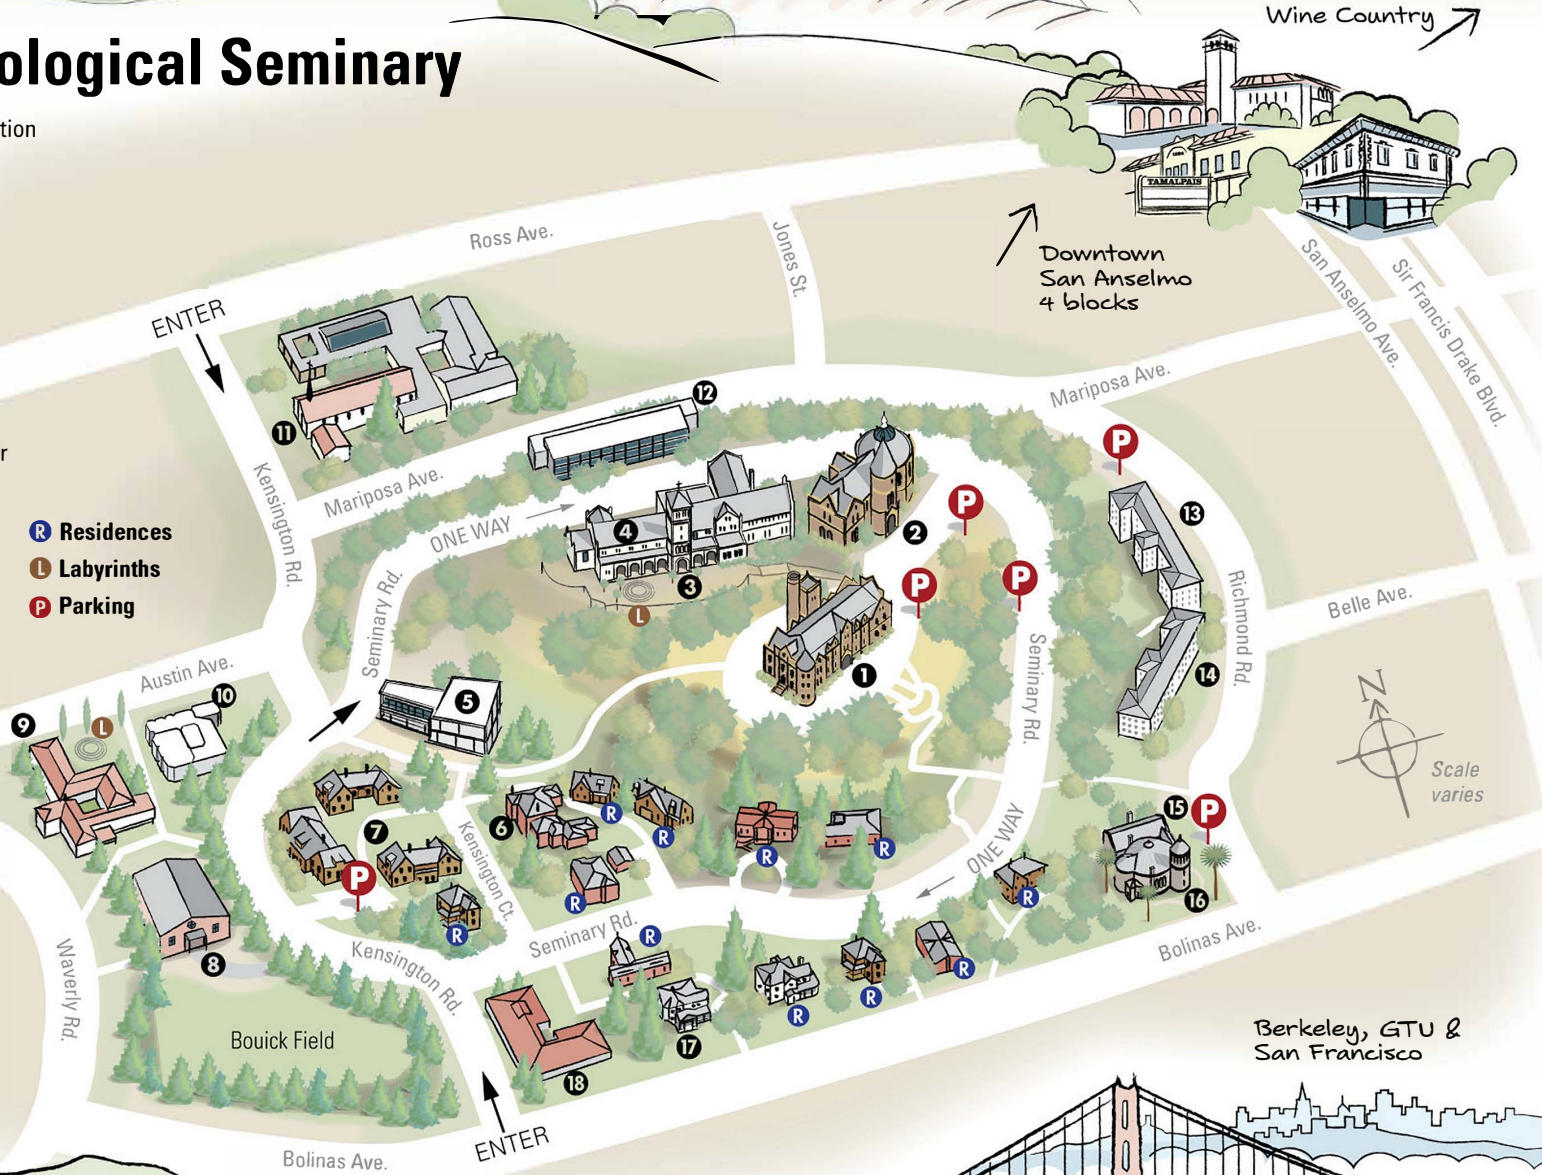

San Francisco Theological Seminary

- ❶ **Montgomery Hall:** Faculty, Staff, and Administration
- ❷ **Scott Hall:** Classrooms and Student Lounge
- ❸ **Geneva Hall:** SFTS Library and Geneva Terrace
- ❹ **Stewart Chapel**
- ❺ **Alexander Hall:** Meeting Facility, Cafeteria, and Holy Grounds Student Coffee House
- ❻ **Trinity House:** Guest Housing
- ❼ **Student Village:** Student Housing
- ❽ **Playhouse:** Performance Space
- ❾ **Susanna Baird Hall:** Retreat Center
- ❿ **Lloyd-Dobbins Hall:** Interfaith Counseling Center
- ⓫ **First Presbyterian Church, San Anselmo**
- ⓬ **Oxtoby Hall:** Student Housing
- ⓭ **Landon Hall:** Student Housing
- ⓮ **Hunter Hall:** Student Housing
- ⓯ **Montague Hall**
- ⓰ **Montgomery Chapel**
- ⓱ **Shaw Guest House**
- ⓲ **Cedars of Marin:** Independent Nonprofit

- **R** Residences
- **L** Labyrinths
- **P** Parking